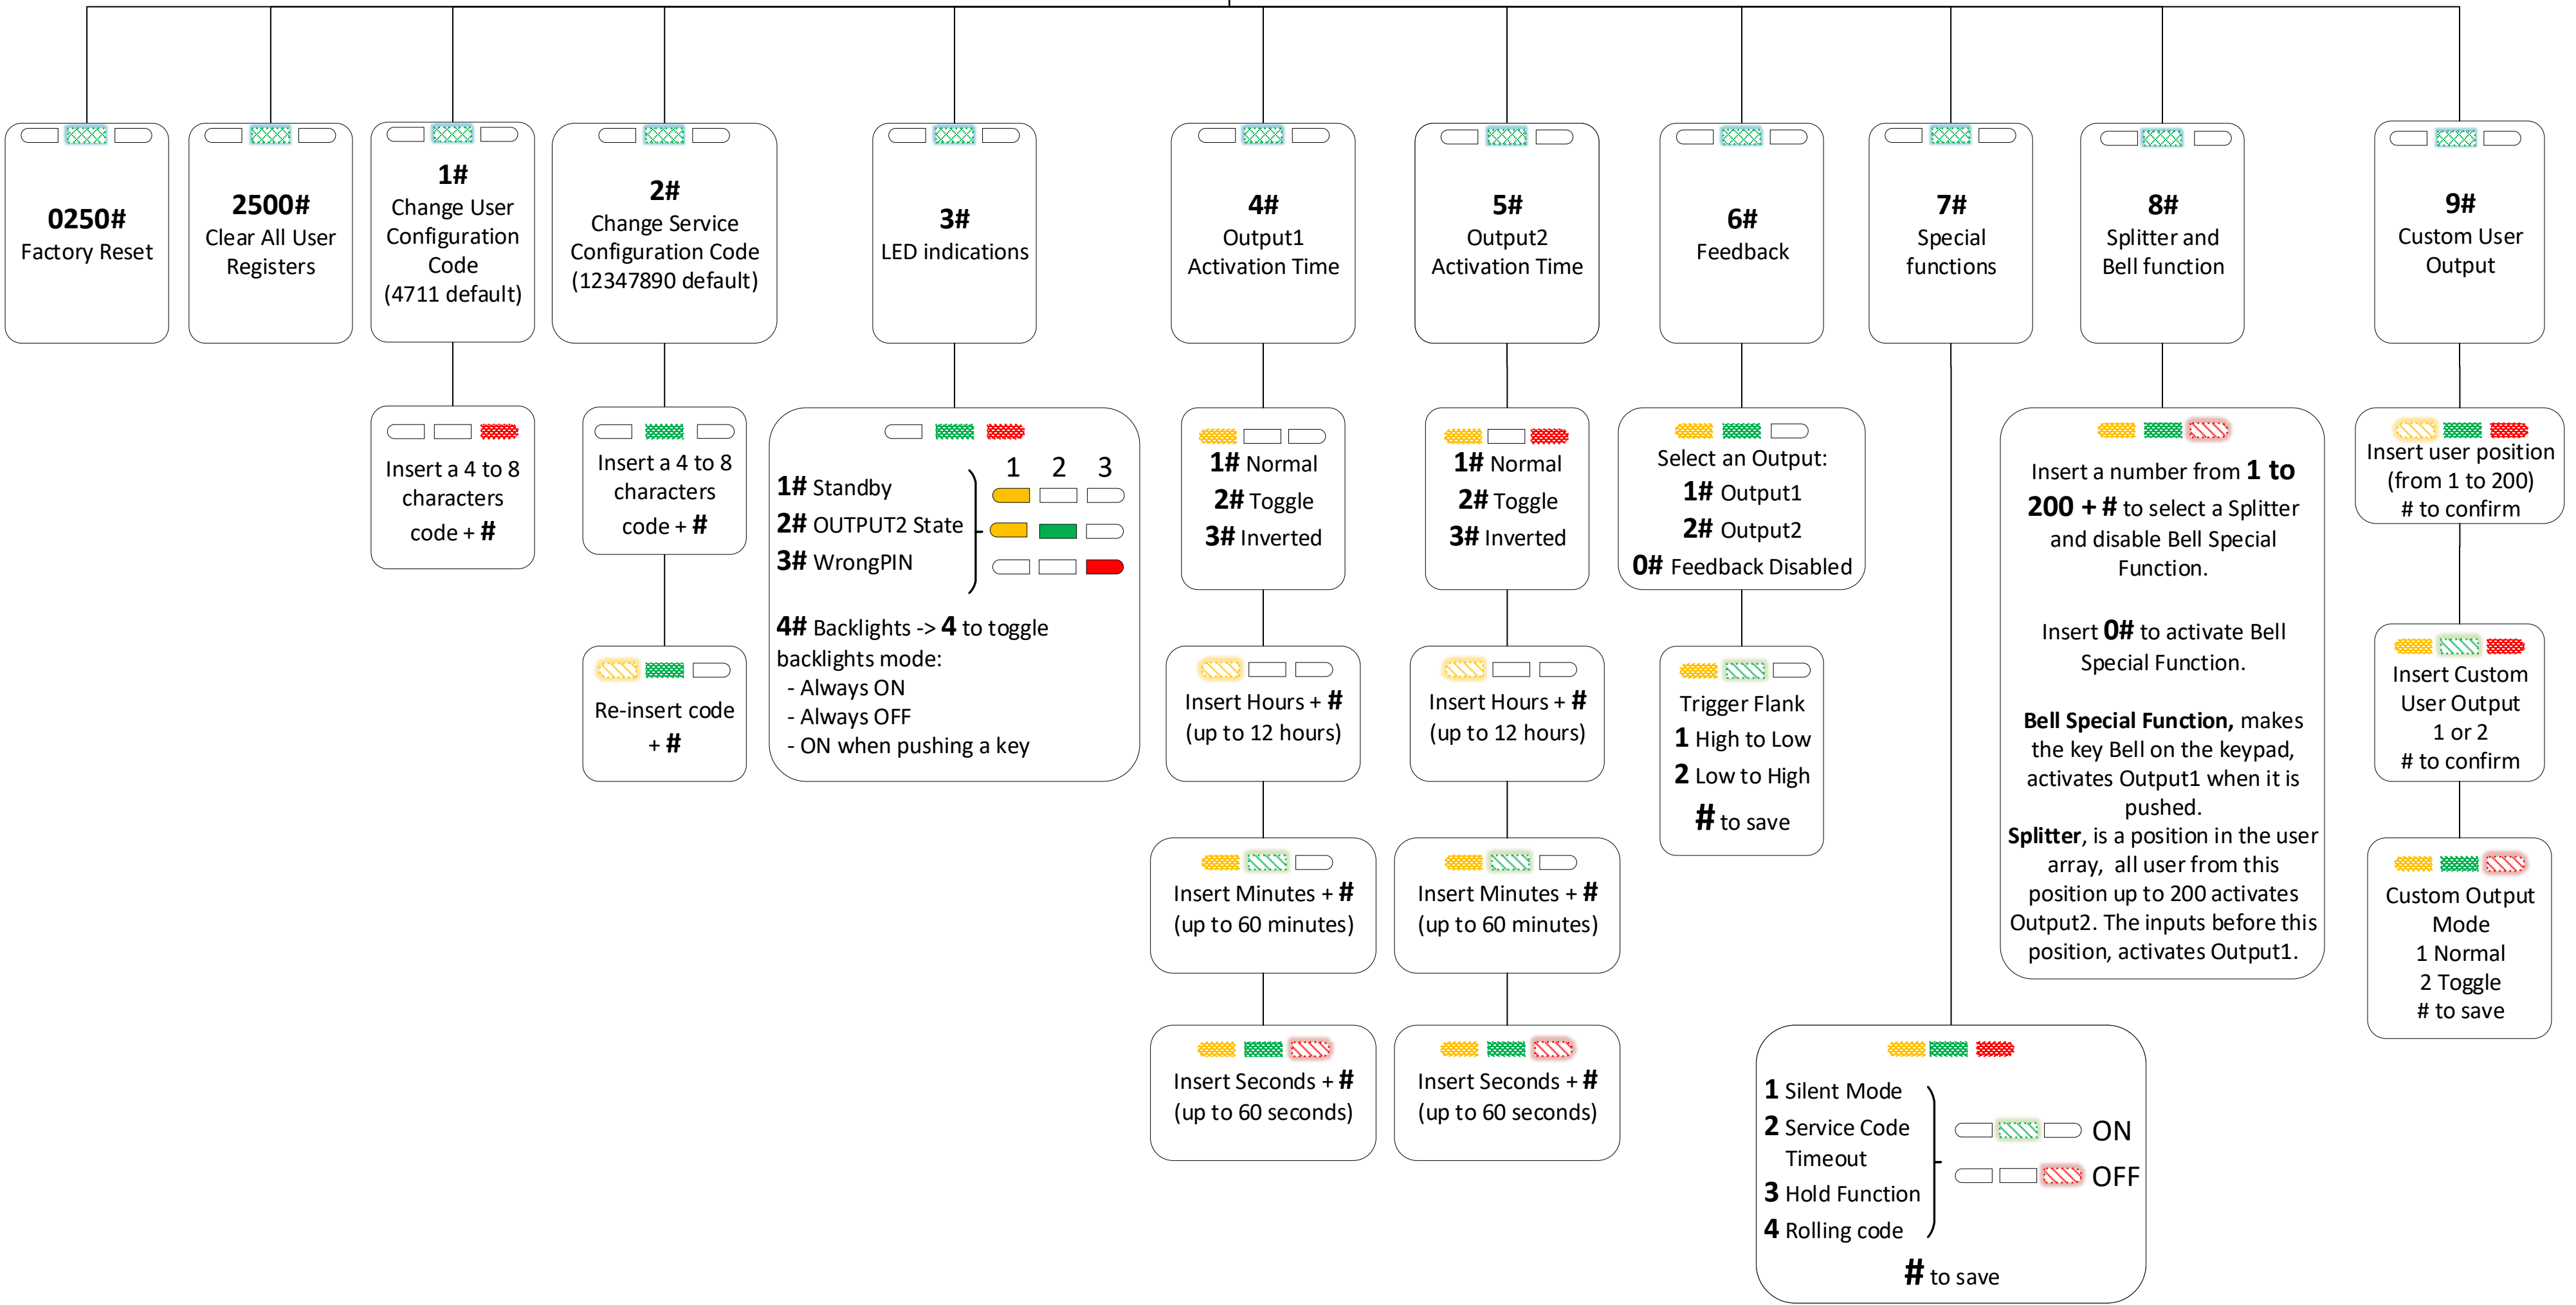

-  Blink Menu Level 0 (Green LED blink)
-  Menu Level 1 (Slow pulsating)
-  Menu Level 2 (1 fast and 1 slow blink)
-  LED ON
-  LED OFF

-  Blink Menu Level 0 (Green LED blink)
-  Menu Level 1 (Slow pulsating)
-  Menu Level 2 (1 fast and 1 slow blink)
-  LED ON
-  LED OFF