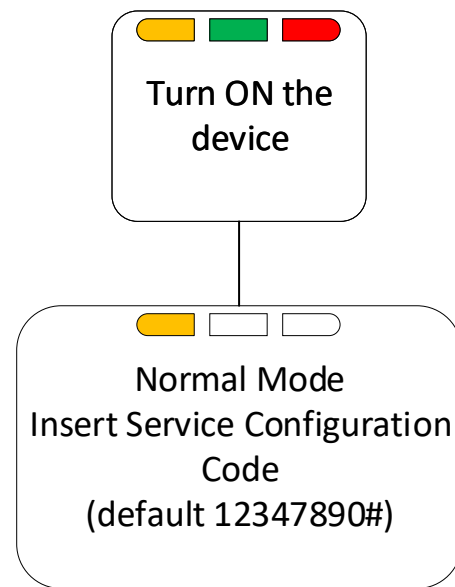

-  Blink Menu Level 0 (Green LED blink)
-  Menu Level 1 (Slow pulsating)
-  Menu Level 2 (1 fast and 1 slow blink)
-  LED ON
-  LED OFF

-  Blink Menu Level 0 (Green LED blink)
-  Menu Level 1 (Slow pulsating)
-  Menu Level 2 (1 fast and 1 slow blink)
-  LED ON
-  LED OFF